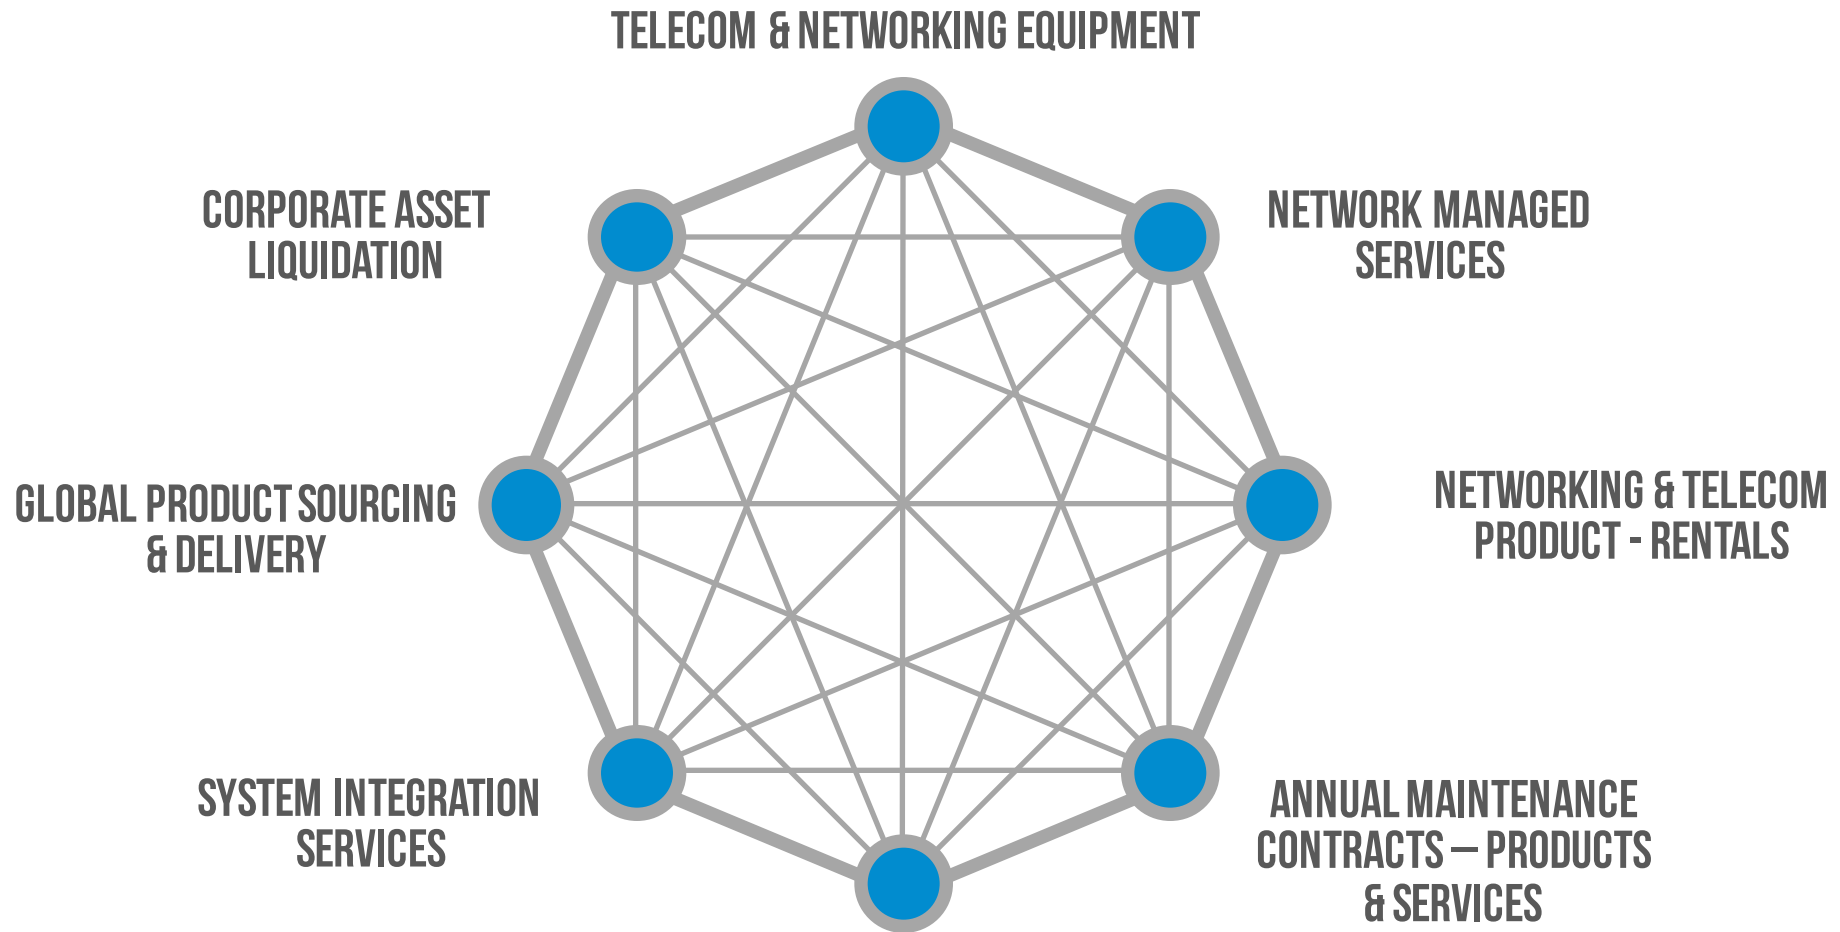

OUR SERVICES